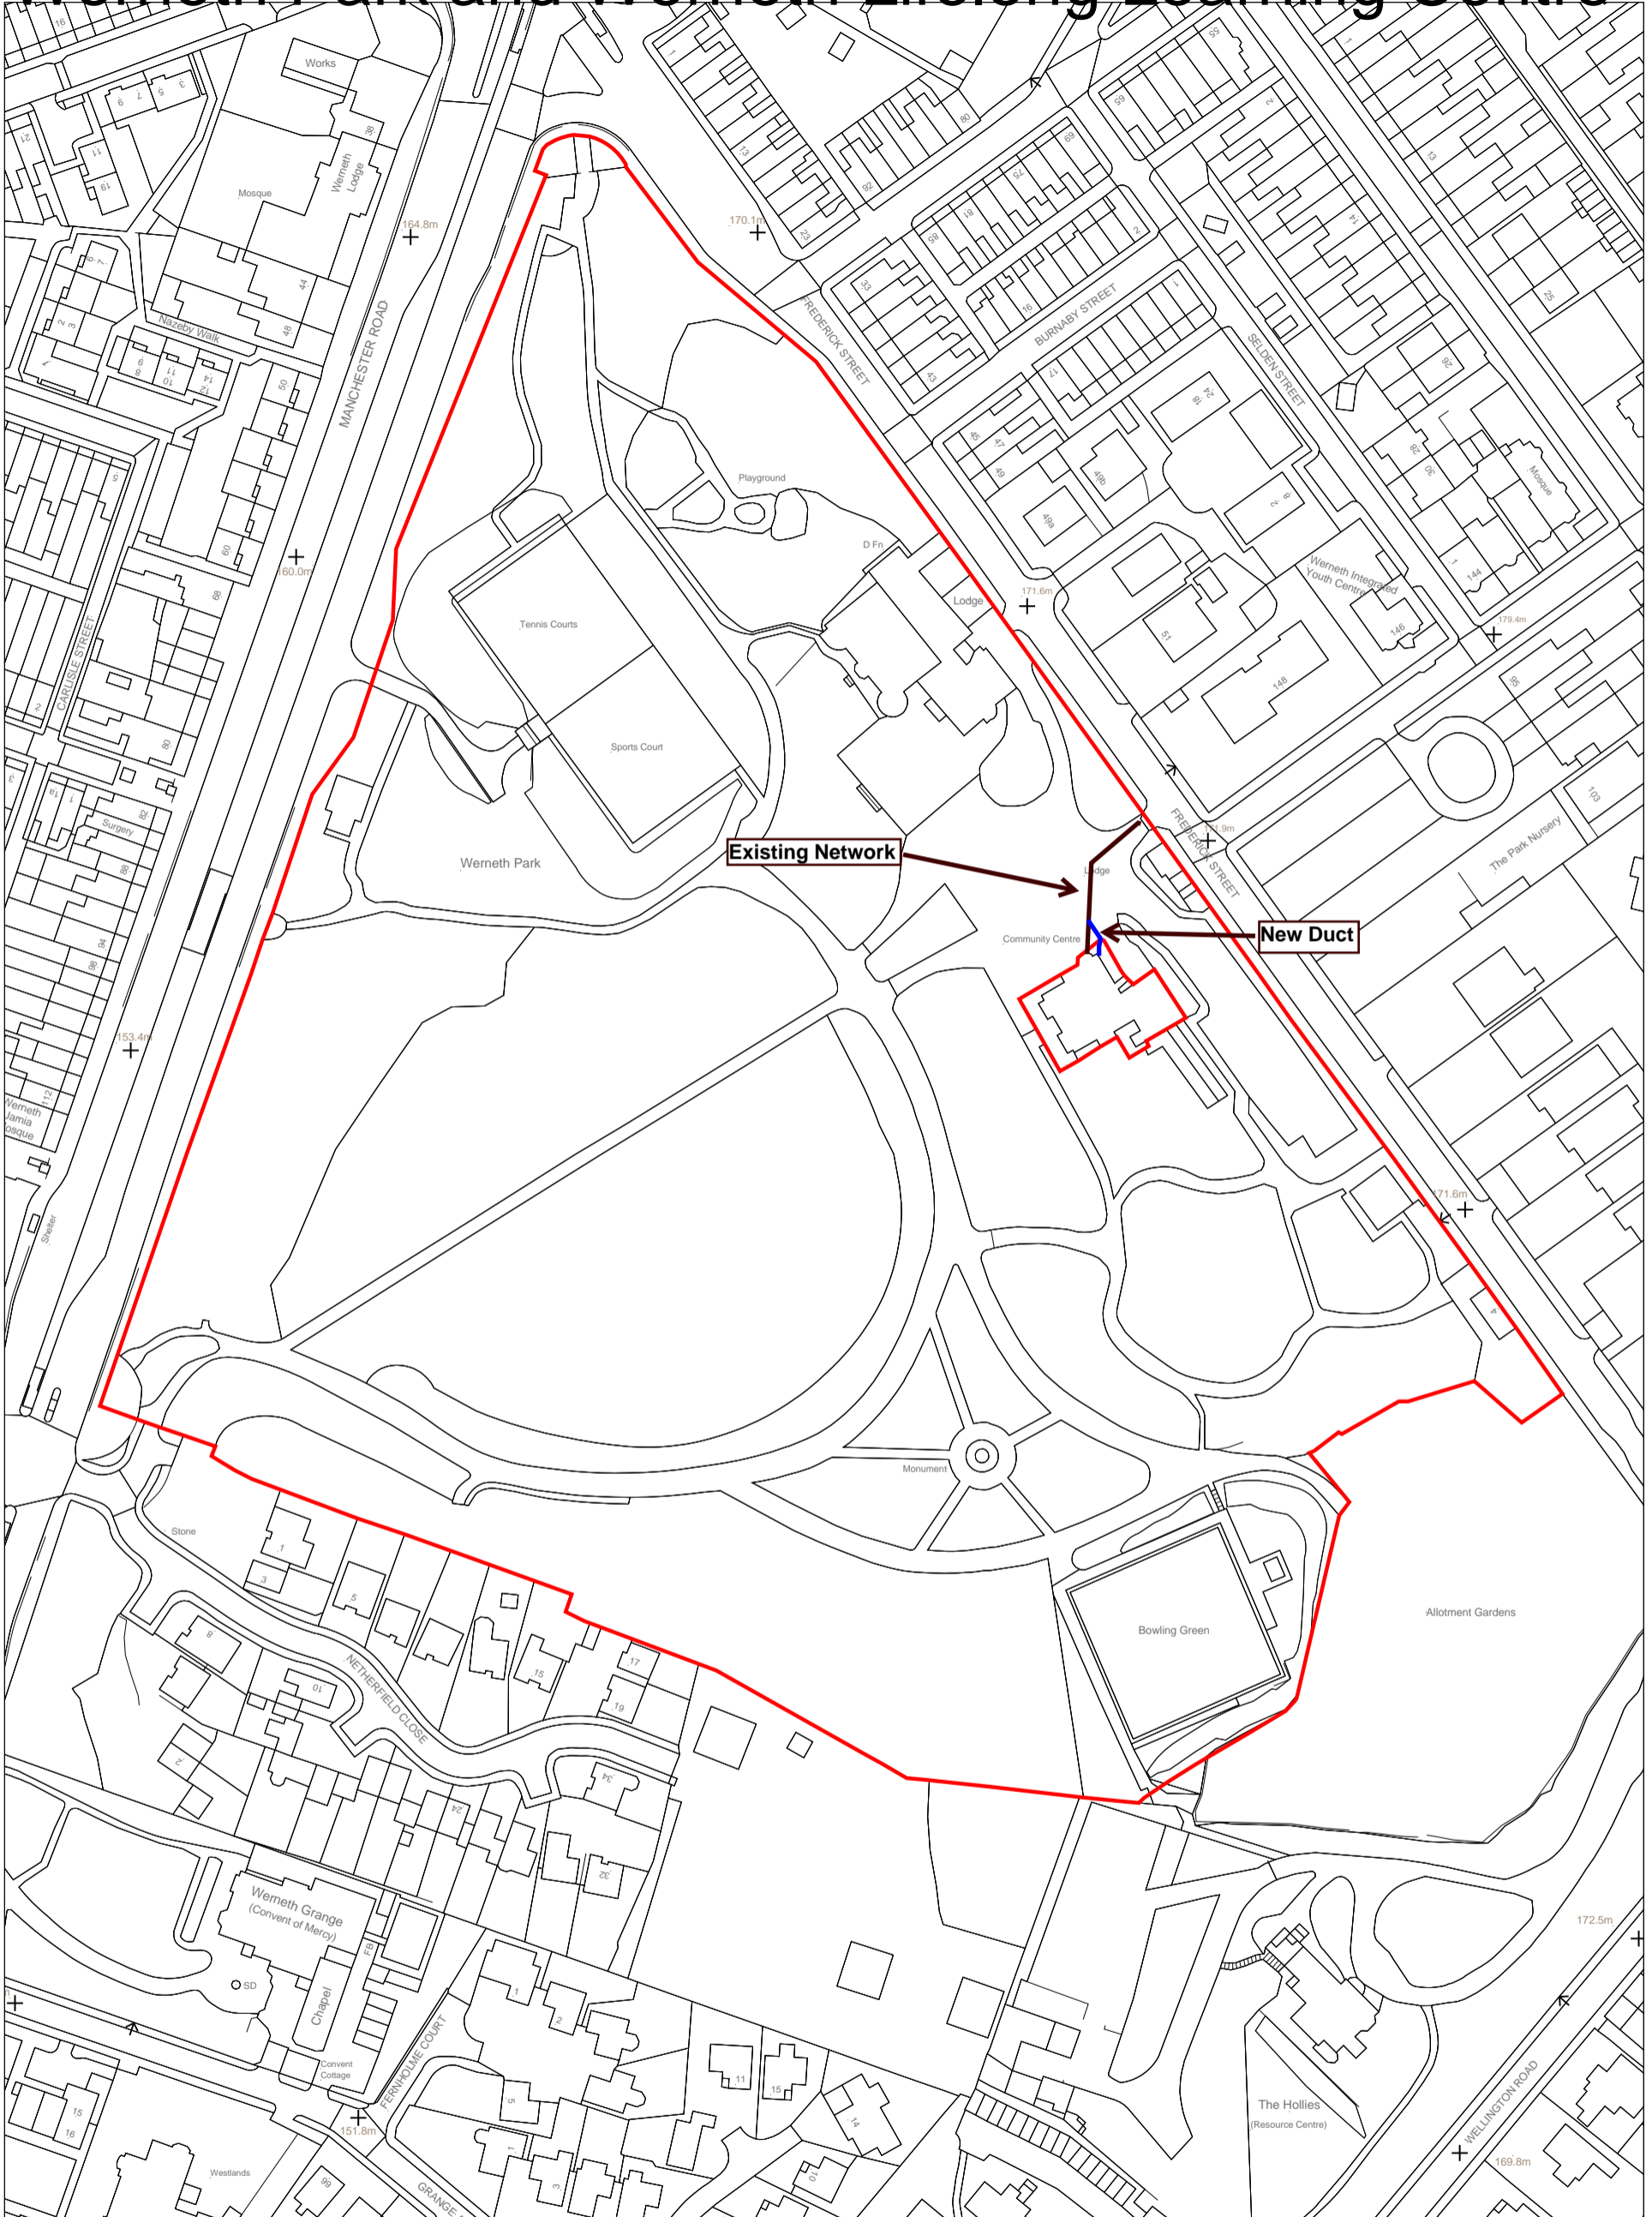

Werneth Park and Werneth Lifelong Learning Centre

Drawn by:	JR
Division:	
Drawing no:	To scale at A3
Date: 22:01:21	Scale: 1:1500

Oldham Council
 Civic Centre
 West Street
 Oldham
 OL1 1UH

Oldham
 Council